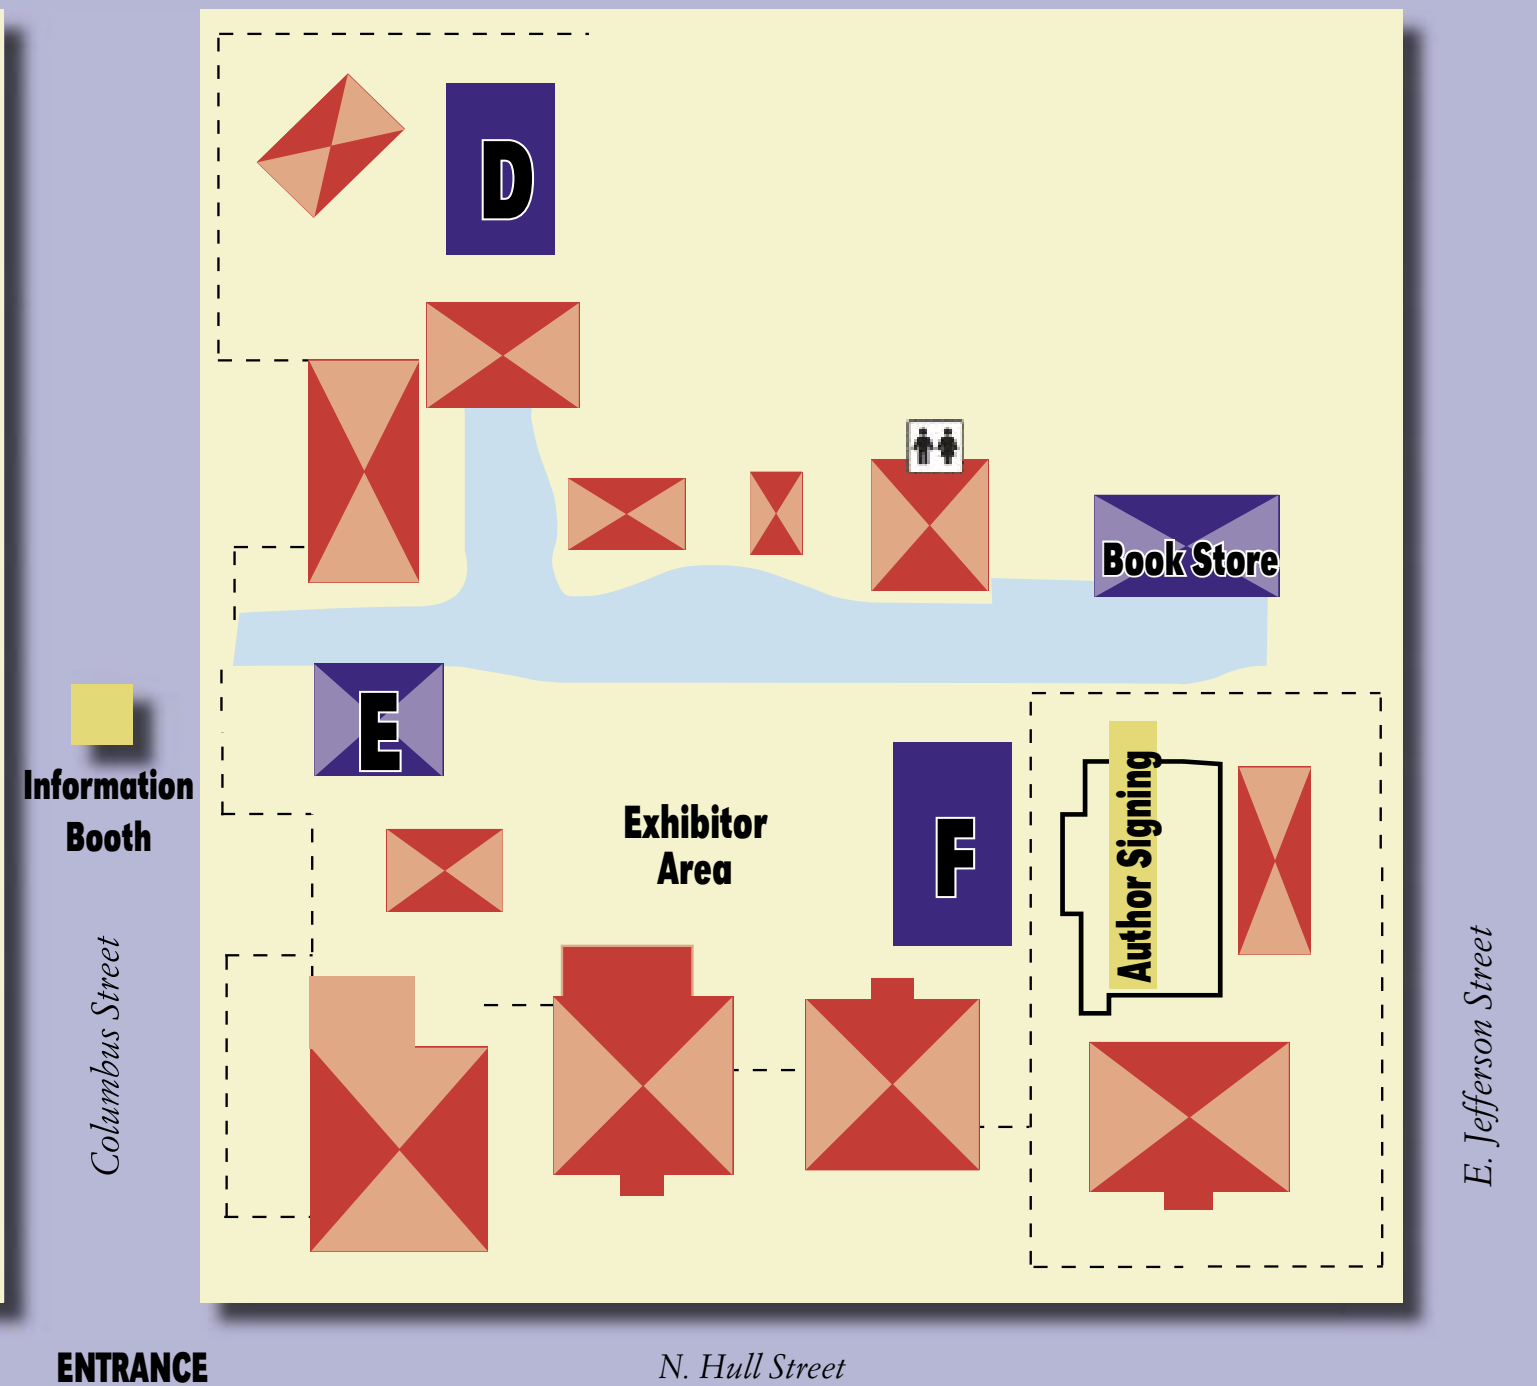

### From I-65 South:

Take Exit 172-Clay Street.  
 Continue one block and turn left onto Herron Street.  
 Bear left as Herron Street turns to Bibb Street. Continue on as Bibb Street turns into Madison Avenue. Turn left on McDonough Street; go two blocks to Columbus Street. Enter the large parking lot on the left.

### From I-65 North:

Take Exit 172-Turn right on Herron Street.  
 Bear left as Herron turns to Bibb Street. Continue on as Bibb Street turns into Madison Avenue. Turn left on McDonough Street; go two blocks to Columbus Street. Enter the large parking lot on the left.

### From I-85 South:

Take Exit 1-Union Street.  
 Make immediate right turn onto Union Street.  
 Follow Union Street six blocks to Madison Avenue.  
 Go left onto Madison Avenue for four blocks. Turn right onto McDonough Street. Go two blocks to Columbus Street. Enter the large parking lot on the left.